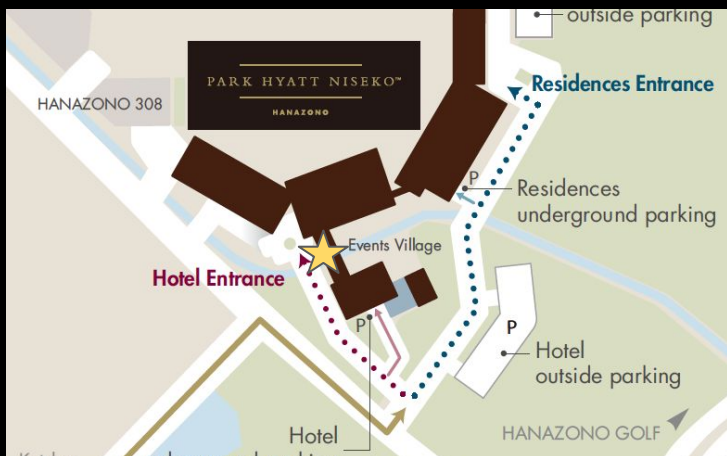

2024 NISEKO FILM FESTIVAL

Shuttle Schedule: Leaving the Event

To Hirafu

Hanazono shuttle		
From Park Hyatt Event Village ★	9:50pm	10:20pm
Arrive at Midtown Niseko	10:00pm	10:30pm
Arrive at Setsu Niseko	10:05pm	10:35pm
Park Hyatt shuttle		
From Park Hyatt Event Village ★	9:20pm	10:10pm
Arrive at Hirafu Intersection Bus Stop	9:50pm	10:45pm
Arrive at Setsu Niseko	9:55pm	10:50pm

To Kutchan

Hanazono shuttle		
From Park Hyatt Event Village ★	9:50pm	10:20pm
Arrive at Hokuyo Bank	10:00pm	10:30pm
Arrive at Kutchan Station	10:08pm	10:38pm

Due to the weather, the schedule may be delayed. This schedule is subject to change without prior notice.